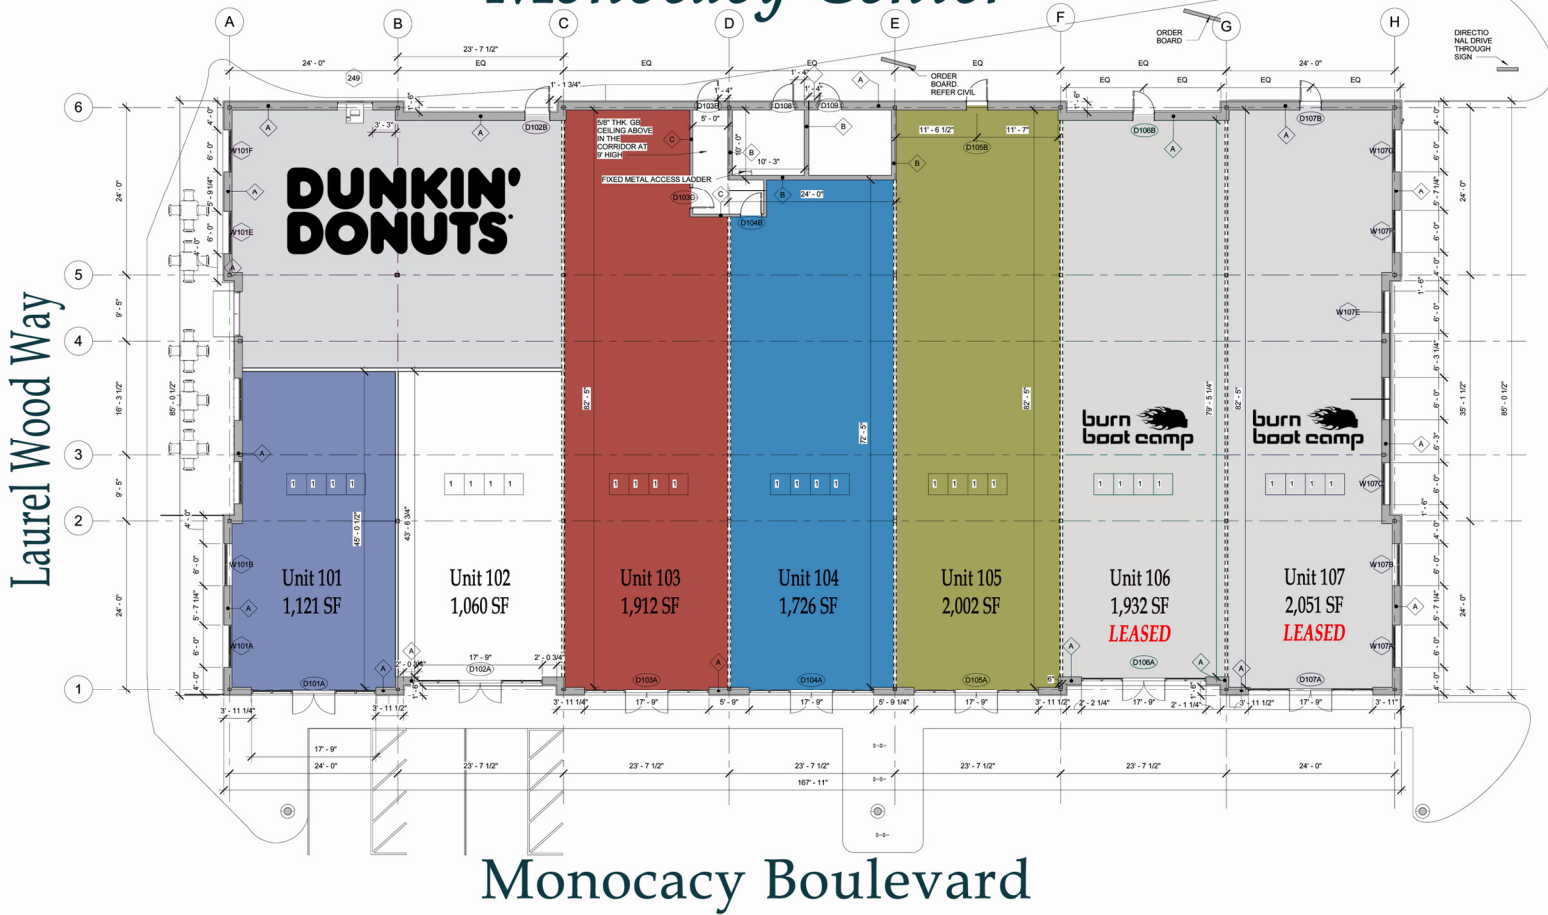

SITE PLAN

MacRo L.J.D.
COMMERCIAL REAL ESTATE

FOR LEASE 1800 Monocacy Boulevard, Frederick, MD 21701

Monocacy Center

Disclaimer: Information obtained from sources deemed to be reliable. However, we make no guarantee, warranty or representation. Information, prices, and other data may change without notice.