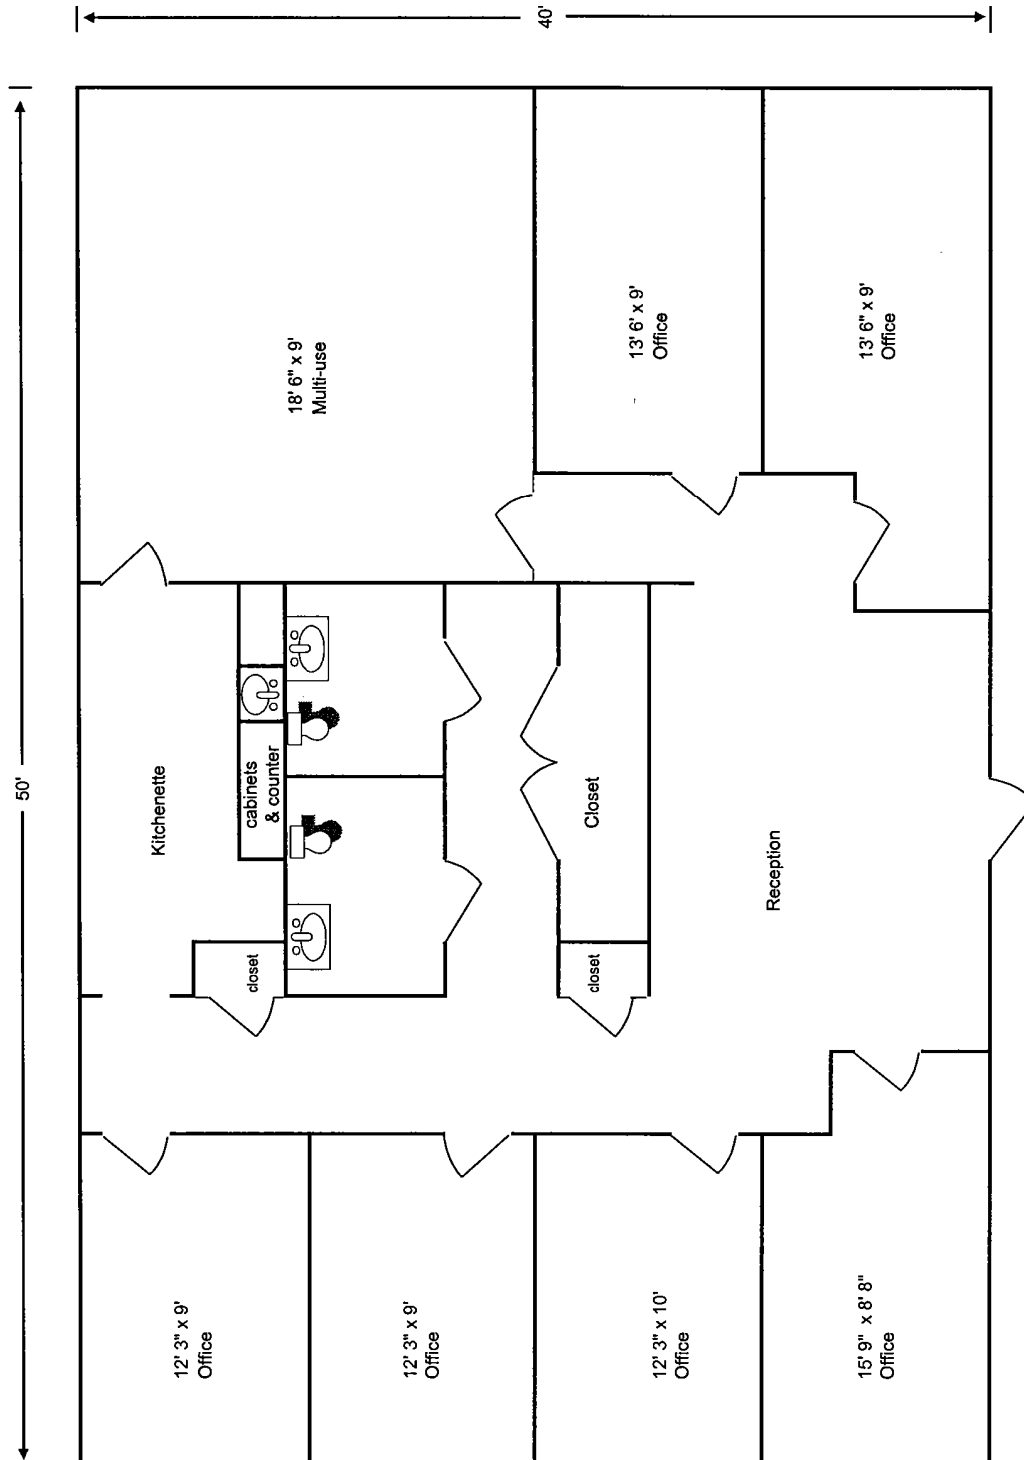

FLOOR PLAN

FOR SALE 5950 Frederick Crossing Ln, #102, Frederick, MD

5950 Frederick Crossing, Unit 102
2,000 square feet of office space

Disclaimer: Information obtained from sources deemed to be reliable. However, we make no guarantee, warranty or representation. Information, prices, and other data may change without notice.